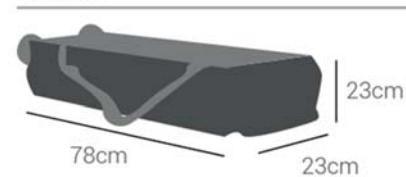

For Babies

Baby cot

Please, let us know in advance if you require the baby cot and/or the high chair. If you don't tell us about it, we'd assume you don't need them and they will be removed from the apartment for you to have more available space.

BABY COT

2 wheels with brake
2 opaque sides and 2 mesh sides
Double safety lock
Padded base and transport bag
Solid design
Mattress and linen included

UNFOLDED

FOLDED

Weight: 8 Kgs.

Click to access videos tutorials about how to:

- a) Unfold de baby cot

<https://youtu.be/PrhbiSWB6kg?list=PLmGeibHjMqJJAVT28DGDSxrbZ4oTaulZe>

- b) Fold the baby cot

<https://youtu.be/4mcNUNsgkkl?list=PLmGeibHjMqJJAVT28DGDSxrbZ4oTaulZe>

Beach toys

You will find a bag full of beach toys in the small balcony.