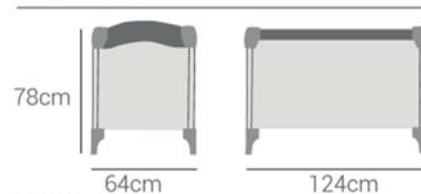

For Babies

Baby cot

Please, let us know in advance if you require the baby cot and/or the high chair. If you don't tell us about it, we'd assume you don't need them and they will be removed from the apartment for you to have more available space.

BABY COT

2 wheels with brake
2 opaque sides and 2 mesh sides
Double safety lock
Padded base and transport bag
Solid design
Mattress and linen included

UNFOLDED

FOLDED

Weight: 8 Kgs.

Click to access videos tutorials about how to:

- a) Unfold de baby cot

<https://youtu.be/PrhbiSWB6kg?list=PLmGeibHjMqJJAVT28DGDSxrbZ4oTaulZe>

- b) Fold the baby cot

<https://youtu.be/4mcNUNsgkkl?list=PLmGeibHjMqJJAVT28DGDSxrbZ4oTaulZe>

Beach toys

You will find a bag full of beach toys in the small balcony.